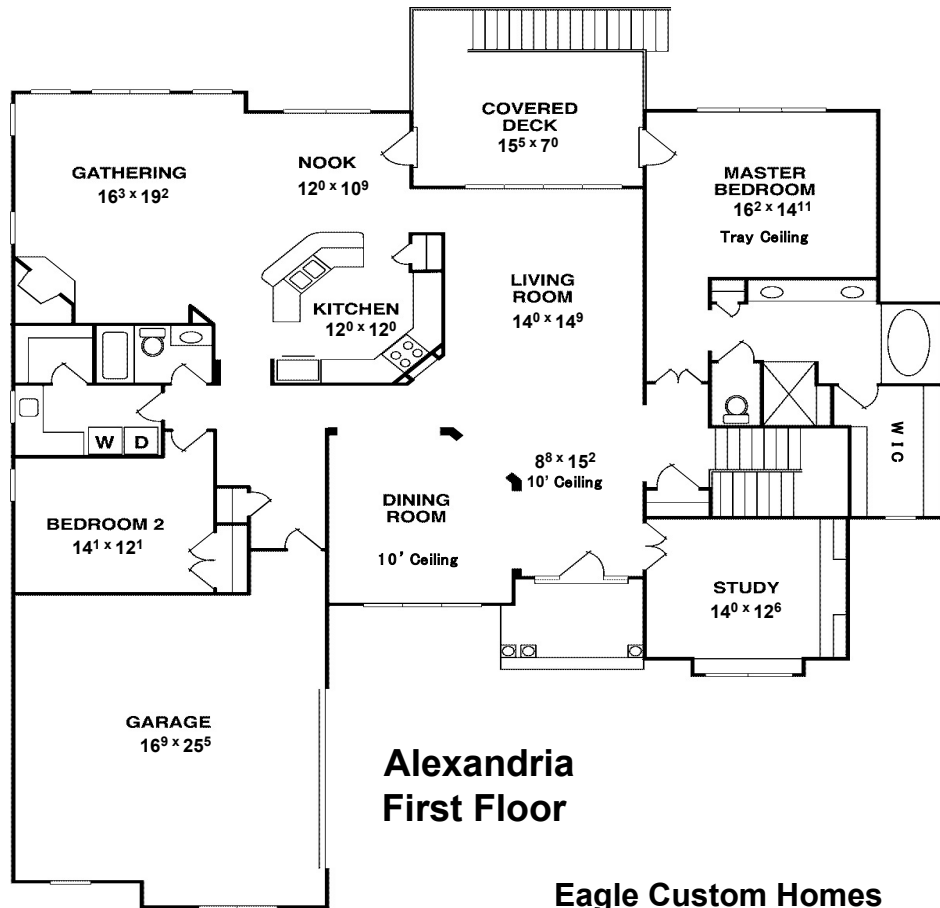

**Alexandria
First Floor**

Eagle Custom Homes
411 W. Loveland Avenue
Loveland, OH 45140
Tel: (513) 965-0455
Fax: (513) 965-0590