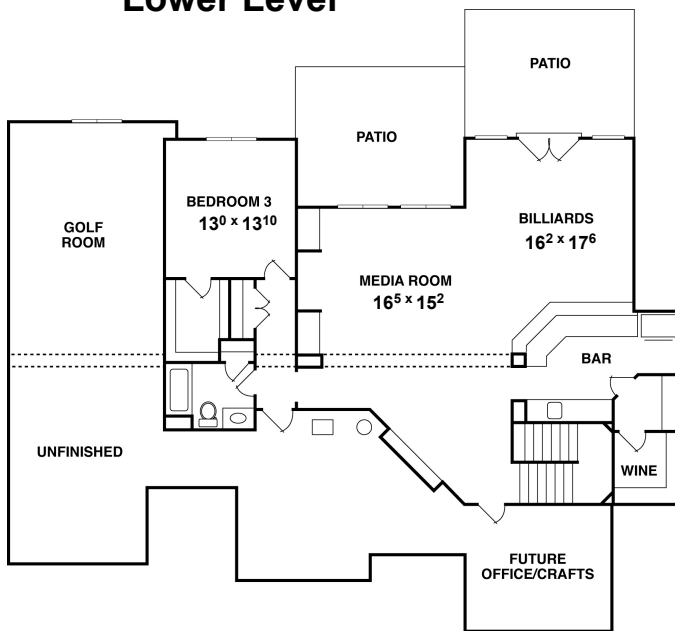

**Optional
Lower Level**

Priceless Design, Priceless Memories

This brochure is for illustrative purposes only. All floorplans, exterior renderings and dimensions are approximate, not drawn to scale and are subject to change. Floorplans, exteriors and standard features may vary per community and per elevation and options selected; please see your sales professional for specific details. Eagle reserves the right to modify all plans and specifications without notice or obligation. Unauthorized reproduction or use of these plans or designs will be prosecuted to the fullest extent of the law