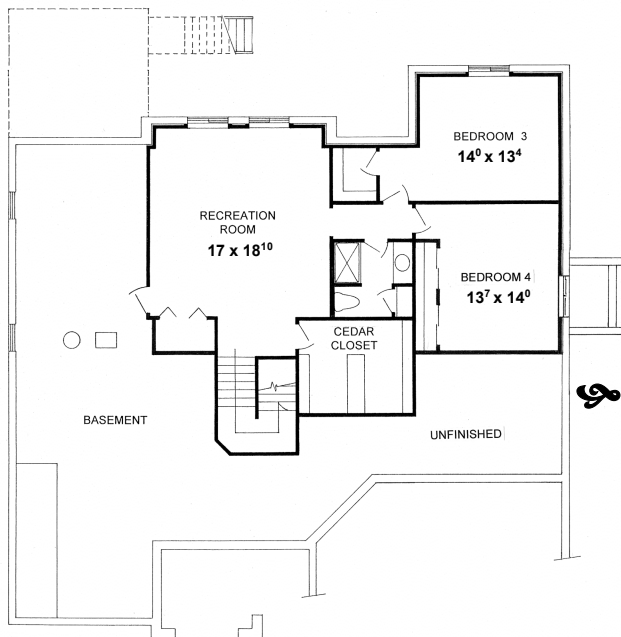

Mariemont

Timeless Design, Priceless Memories

Included Amenities

- Open Floor Plan
- 11 ft. Ceiling in Great Room
- Gas Fireplace in Great Room
- Two Car Over Sized Garage
- Master Suite
- Luxury Bath
- Large Walk in Closet
- Optional Screened Porch
- First Floor Laundry

5/10/05

Mariemont First Floor

Optional Lower Level

Eagle Custom Homes
411 W. Loveland Avenue
Loveland, OH 45140
Tel: (513) 965-0455
Fax: (513) 965-0590

Timeless Design, Priceless Memories

This brochure is for illustrative purposes only. All floorplans, exterior renderings and dimensions are approximate, not drawn to scale and are subject to change. Floorplans, exteriors and standard features may vary per community and per elevation and options selected; please see your sales professional for specific details. Eagle reserves the right to modify all plans and specifications without notice or obligation. Unauthorized reproduction or use of these plans or designs will be prosecuted to the fullest extent of the law