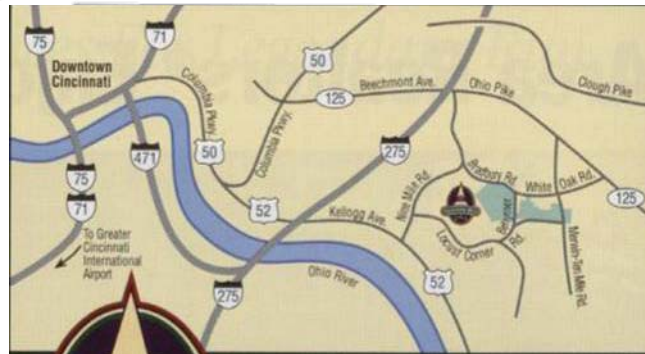

EAGLE
 CUSTOM HOMES
Timeless Design, Priceless Memories™
Call
Rick Roden
600-6911 or 528-5280

Directions

**I-275 E. to the Amelia/Beechmont exit,
 East on Route 125 to South on Merwin-
 Ten Mile Road, then West on White Oak
 To the main entrance at Behymer and
 Bradbury Roads**

To reach the Welcome
 Center, call (513) 943-0333
 or visit the office at
 Bradbury and
 Behymer Roads.