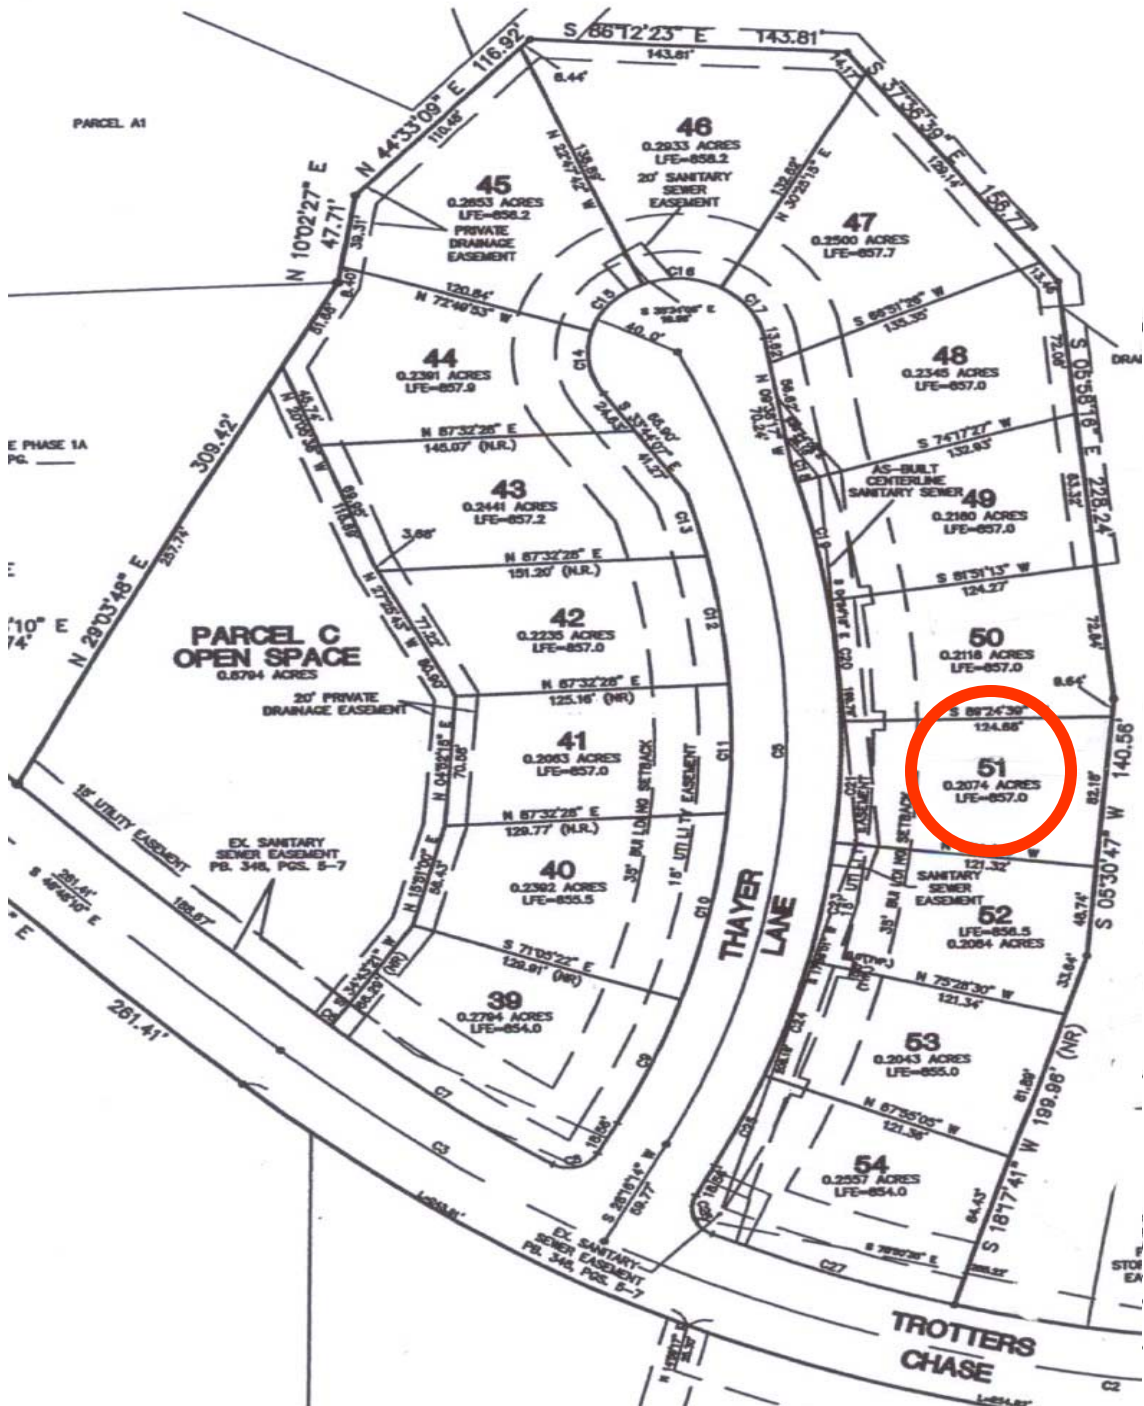

# Somerset

The Right Home Right Now!

11744 Thayer Lane

Cincinnati, OH 45249

### **Directions**

I-275 East to Montgomery Road exit ; left (north) on  
Montgomery Road ; left on Kemper Road ; right on Snyder ; left  
into Somerset.